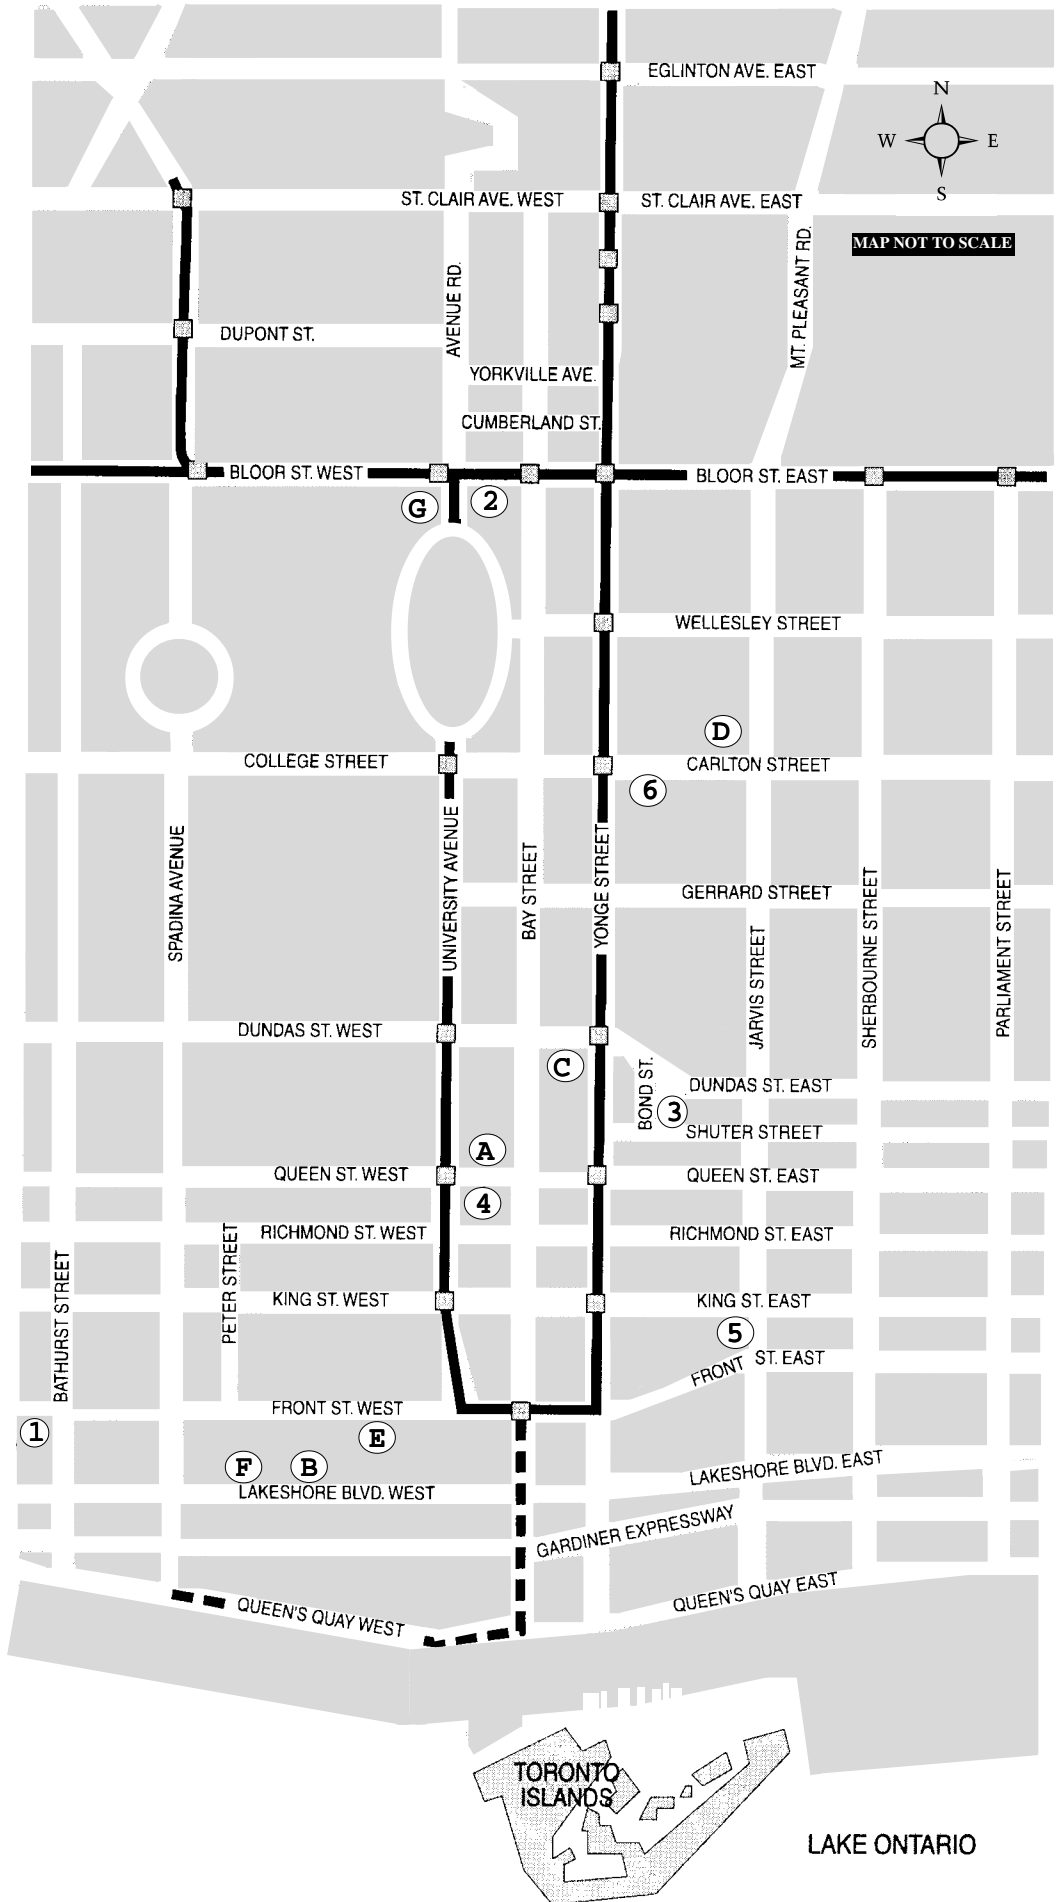

Downtown Toronto

1. Fort York
2. Gardiner Museum
3. Mackenzie House
4. Sheraton Centre
5. St. Lawrence Hall
6. Days Inn Toronto

LANDMARKS

- A City Hall
- B CN Tower
- C Eaton Centre
- D Maple Leaf Gardens
- E Metro Toronto Convention Centre
- F Skydome
- G Royal Ontario Museum

TRANSPORTATION

- TORONTO SUBWAY LINE
- HARBOURFRONT LIGHT
- RAPID TRANSIT LINE